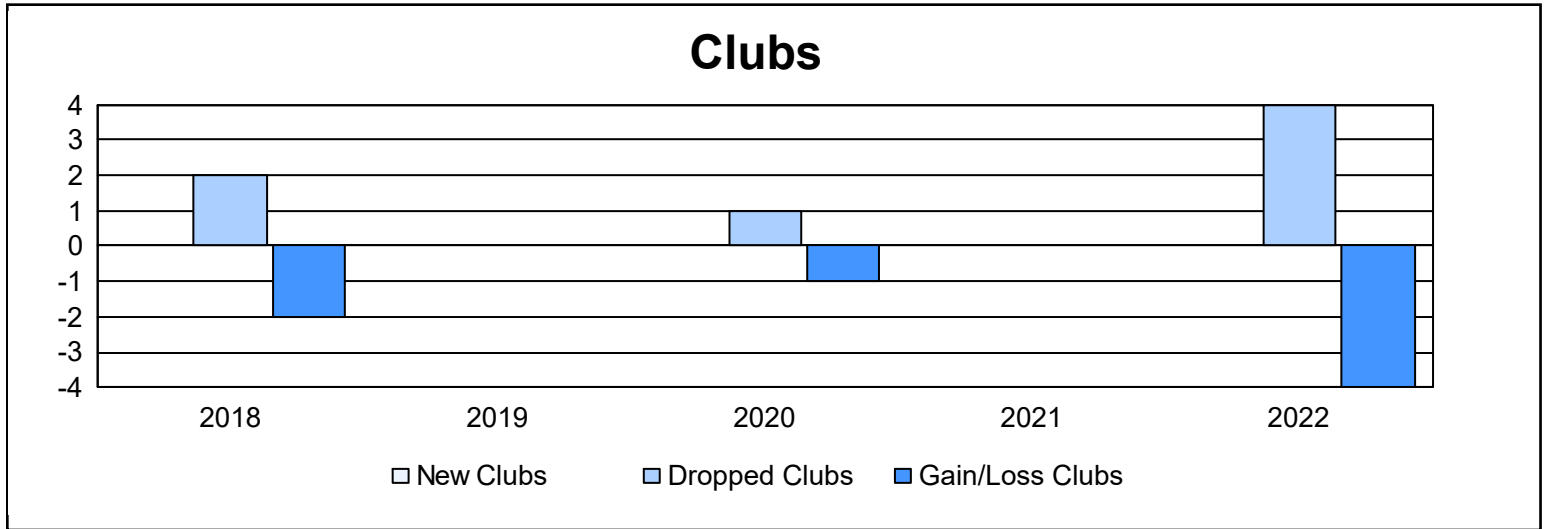

Year	New Clubs	Dropped Clubs	Gain/ Loss Clubs	New Members	Charter Members	Reinstate Members	Transfer Members	Total Member Added	Total Members Dropped	Gain/ Loss Members
2017-2018	0	2	-2	38	0	2	2	42	81	-39
2018-2019	0	0	0	35	0	4	0	39	55	-16
2019-2020	0	1	-1	41	0	1	1	43	62	-19
2020-2021	0	0	0	41	0	0	1	42	59	-17
2021-2022	0	4	-4	48	0	1	5	54	92	-38
<b>Average</b>	<b>0</b>	<b>1</b>	<b>-1</b>	<b>41</b>	<b>0</b>	<b>2</b>	<b>2</b>	<b>44</b>	<b>70</b>	<b>-26</b>

### Membership Composition June 2022 Cumulative