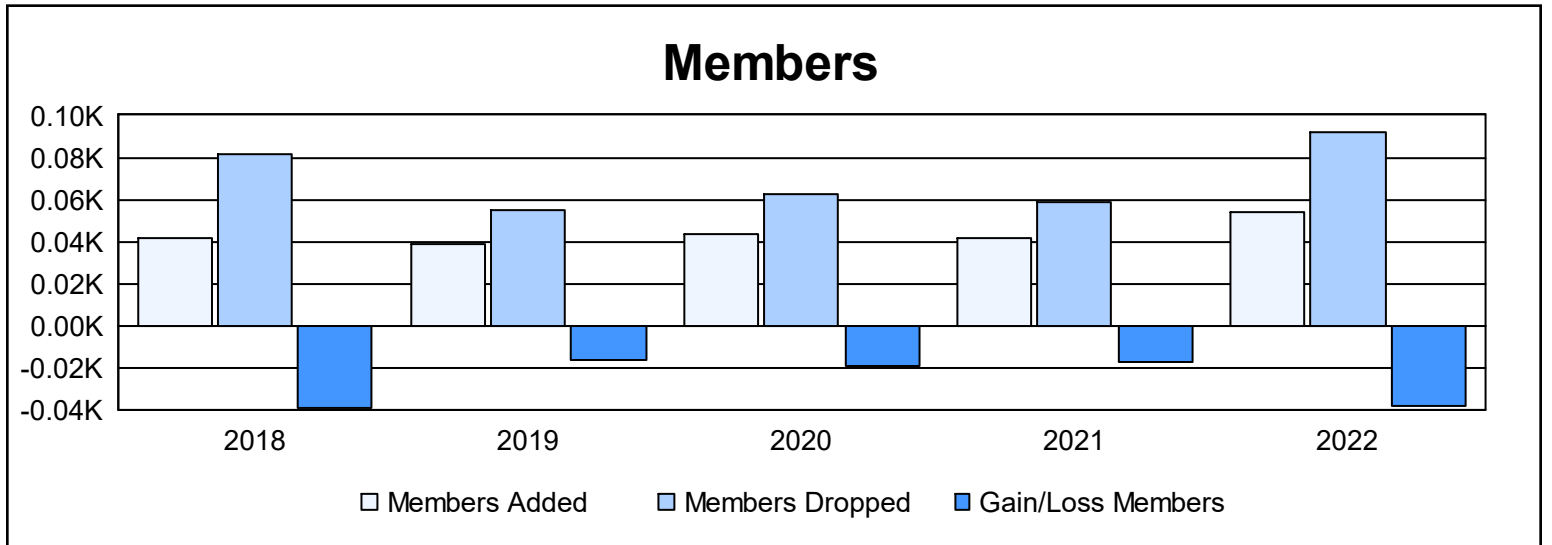

Year	New Clubs	Dropped Clubs	Gain/ Loss Clubs	New Members	Charter Members	Reinstate Members	Transfer Members	Total Member Added	Total Members Dropped	Gain/ Loss Members
2017-2018	0	2	-2	38	0	2	2	42	81	-39
2018-2019	0	0	0	35	0	4	0	39	55	-16
2019-2020	0	1	-1	41	0	1	1	43	62	-19
2020-2021	0	0	0	41	0	0	1	42	59	-17
2021-2022	0	4	-4	48	0	1	5	54	92	-38
<b>Average</b>	<b>0</b>	<b>1</b>	<b>-1</b>	<b>41</b>	<b>0</b>	<b>2</b>	<b>2</b>	<b>44</b>	<b>70</b>	<b>-26</b>

### Membership Composition June 2022 Cumulative